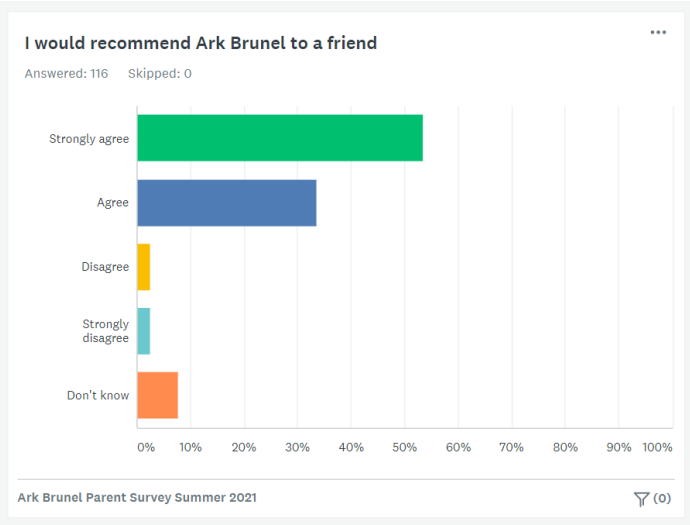

98% agreed or strongly agreed*

99% agreed or strongly agreed*