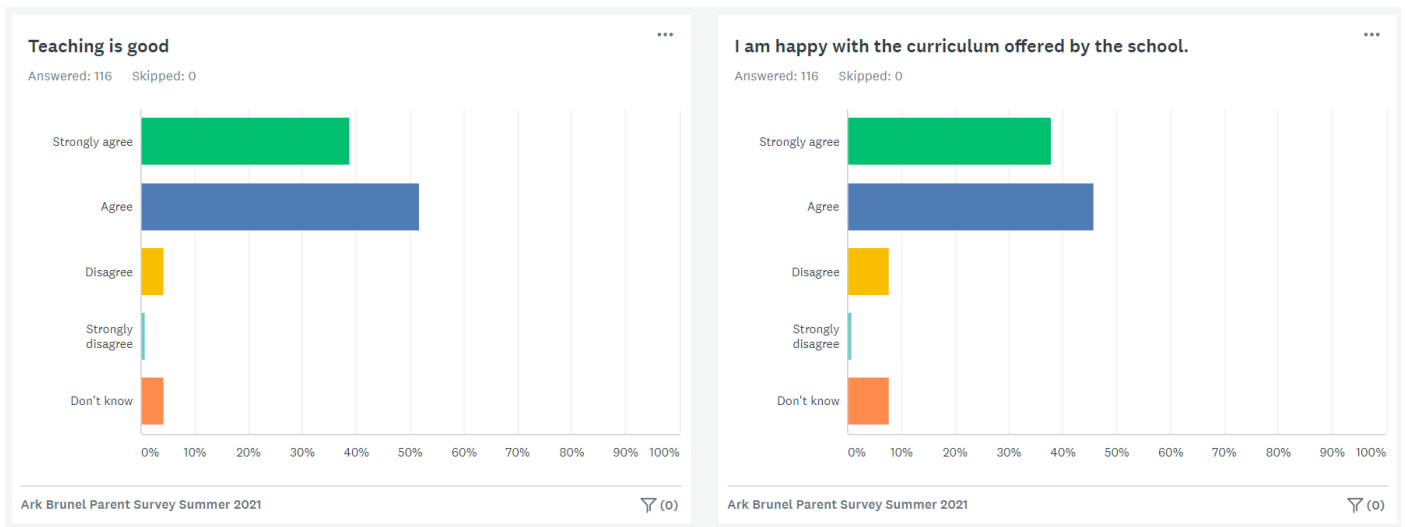

Ark Brunel Parent Survey Summer 2021

N/A | **96% agreed or strongly agreed***

90% agreed or strongly agreed* | **96% agreed or strongly agreed***

95% agreed or strongly agreed* | **91% agreed or strongly agreed***