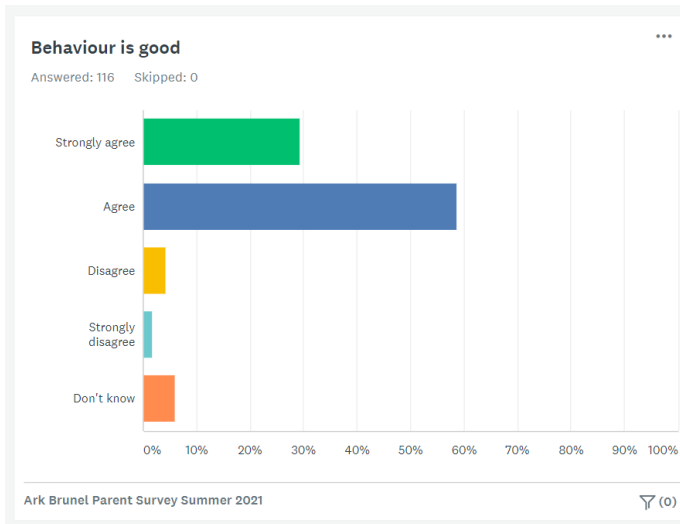

Ark Brunel Parent Survey Summer 2021

N/A | **96% agreed or strongly agreed***

90% agreed or strongly agreed* | **96% agreed or strongly agreed***

95% agreed or strongly agreed* | **91% agreed or strongly agreed***

94% agreed or strongly agreed*

95% agreed or strongly agreed*

98% agreed or strongly agreed*

99% agreed or strongly agreed*

93% agreed or strongly agreed*

94% agreed or strongly agreed*

*excludes those who answered 'Don't know'