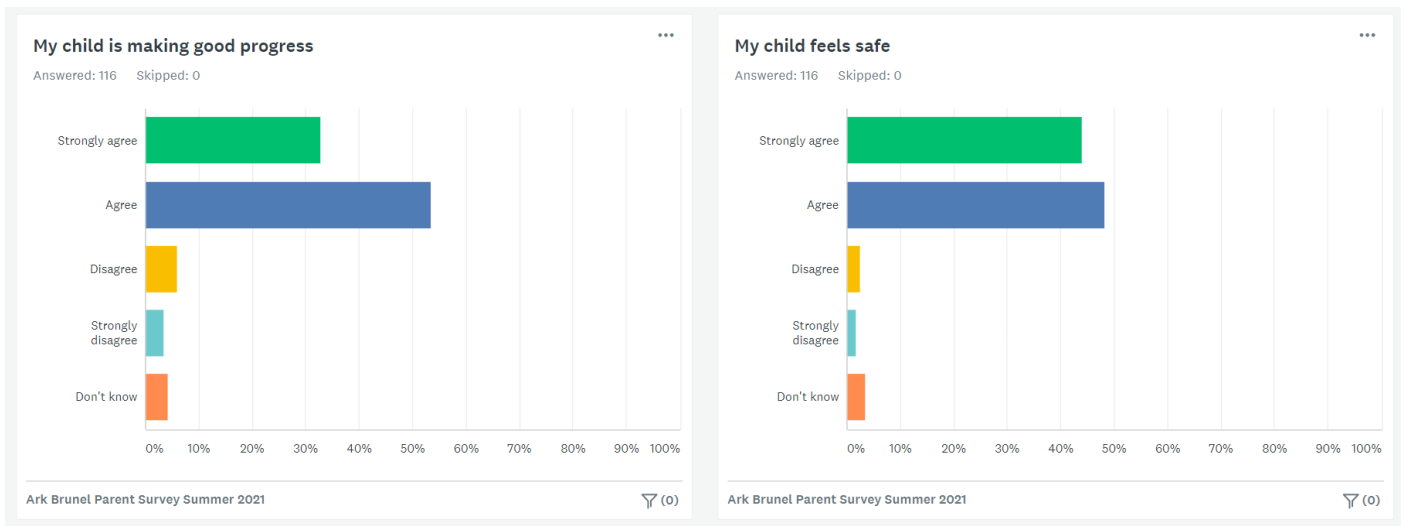

Ark Brunel Parent Survey Summer 2021

N/A | **96% agreed or strongly agreed***

90% agreed or strongly agreed* | **96% agreed or strongly agreed***

95% agreed or strongly agreed* | **91% agreed or strongly agreed***