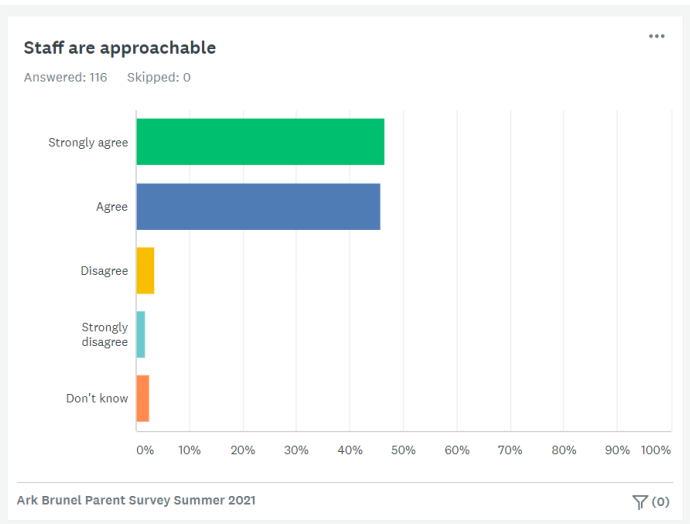

Ark Brunel Parent Survey Summer 2021

N/A | **96% agreed or strongly agreed***

90% agreed or strongly agreed* | **96% agreed or strongly agreed***

95% agreed or strongly agreed* | **91% agreed or strongly agreed***

94% agreed or strongly agreed*

95% agreed or strongly agreed*

98% agreed or strongly agreed*

99% agreed or strongly agreed*

93% agreed or strongly agreed*

94% agreed or strongly agreed*

*excludes those who answered 'Don't know'