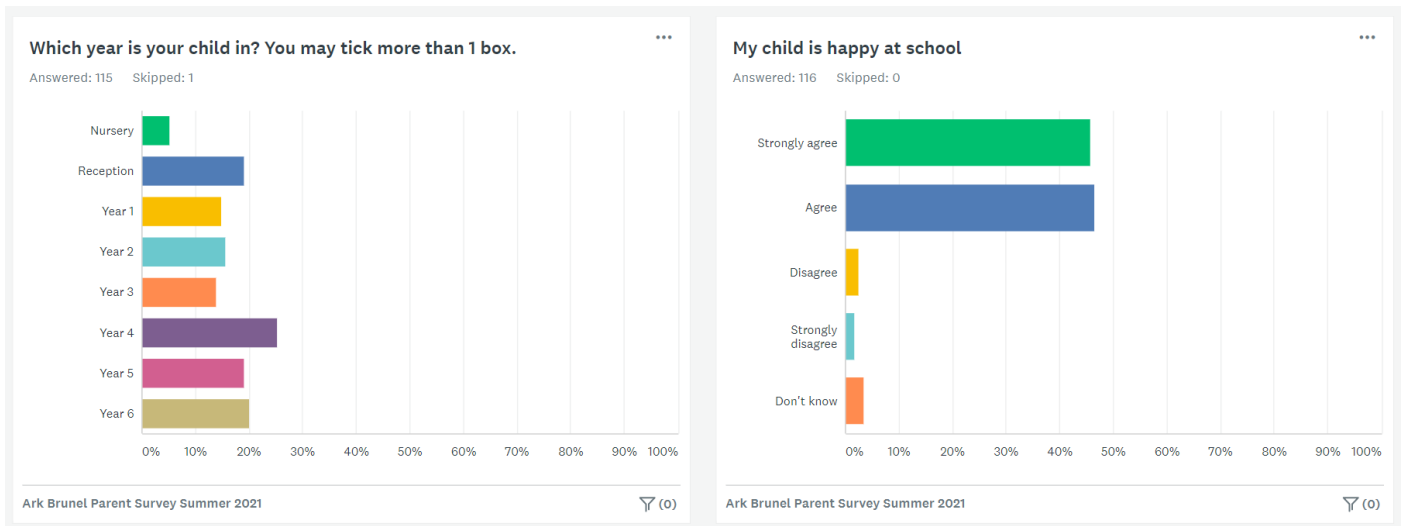

Ark Brunel Parent Survey Summer 2021

N/A | **96% agreed or strongly agreed***

90% agreed or strongly agreed* | **96% agreed or strongly agreed***

95% agreed or strongly agreed* | **91% agreed or strongly agreed***