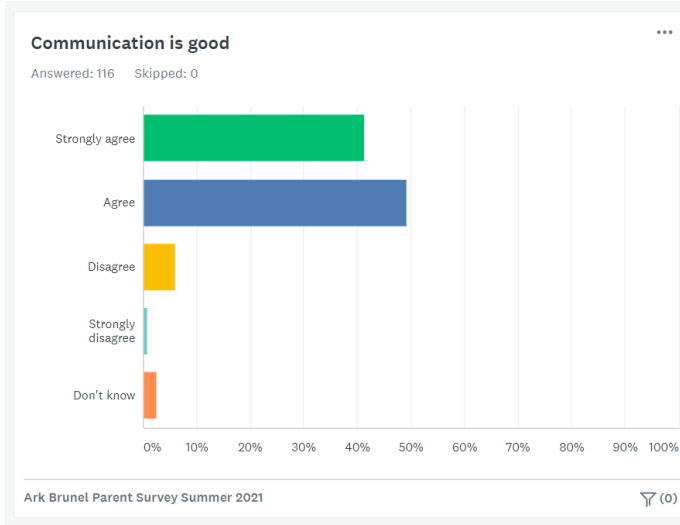

Ark Brunel Parent Survey Summer 2021

N/A | **96% agreed or strongly agreed***

90% agreed or strongly agreed* | **96% agreed or strongly agreed***

95% agreed or strongly agreed* | **91% agreed or strongly agreed***

94% agreed or strongly agreed*

95% agreed or strongly agreed*

98% agreed or strongly agreed*

99% agreed or strongly agreed*

93% agreed or strongly agreed*

94% agreed or strongly agreed*

*excludes those who answered 'Don't know'