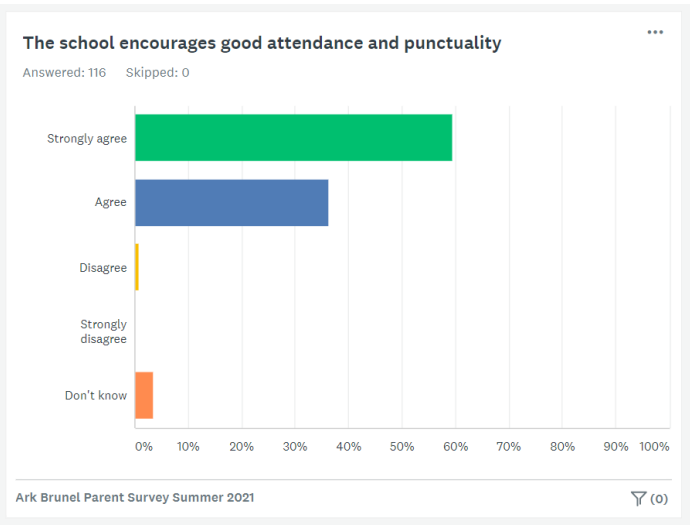

94% agreed or strongly agreed*

95% agreed or strongly agreed*