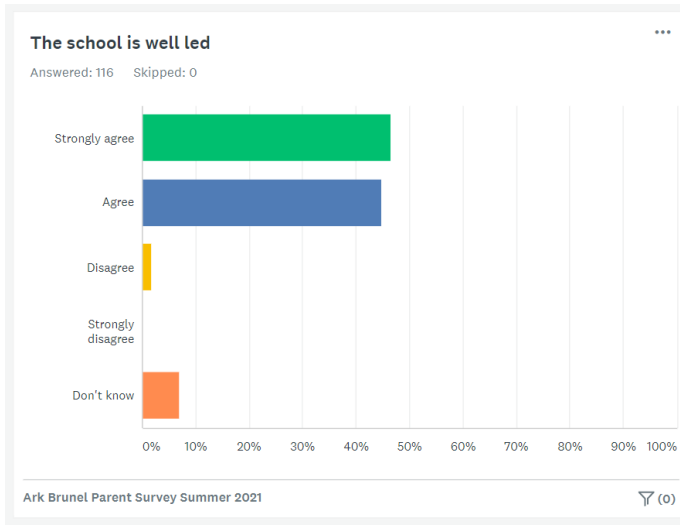

Ark Brunel Parent Survey Summer 2021

N/A | **96% agreed or strongly agreed***

90% agreed or strongly agreed* | **96% agreed or strongly agreed***

95% agreed or strongly agreed* | **91% agreed or strongly agreed***

94% agreed or strongly agreed*

95% agreed or strongly agreed*

98% agreed or strongly agreed*

99% agreed or strongly agreed*

93% agreed or strongly agreed*

94% agreed or strongly agreed*

*excludes those who answered 'Don't know'